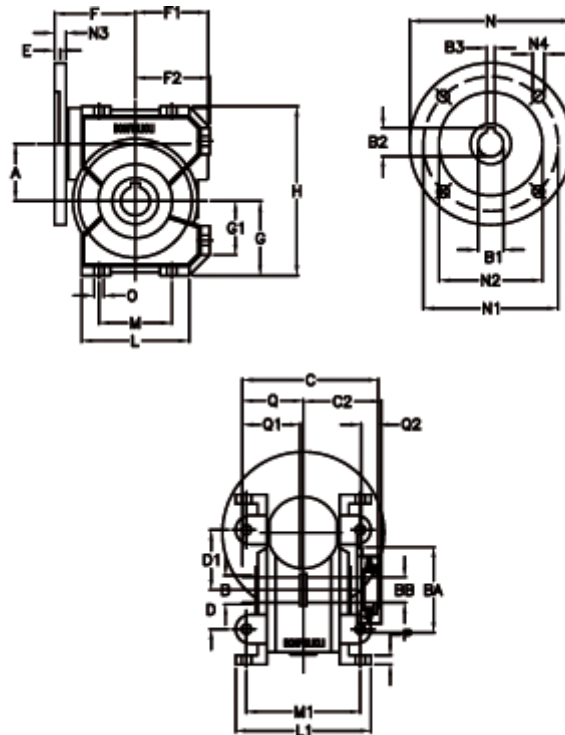

Article number: 390204910002336
 Description: Worm Gear with Torque Limiter
 VF 49-L2-U-100 P63B14

Measures

a = 49.5	C2 = 63.5	g = 64.5	N = 90	Q1 = 41
B = 25	D = 34	G1 = 46.5	N1 = 75	Q2 = 15
B1 E7 = 11	D1 = 52	H = 146.5	N2 = 60	
B2 = 12.8	Description = VF 49U-xx-63B14	H1 = 110.5	N3 = 7.0	
B3 H9 = 4	E = 3.0	L = 93	N4 = 6.0	
BA = 63	F = 70	L1 = 117	O = 8.5	
BB H7 = 14	F1 = 63	m = 63	P = 8	
C = 105	F2 = 64.5	M1 = 98.5	Q = 51.0	